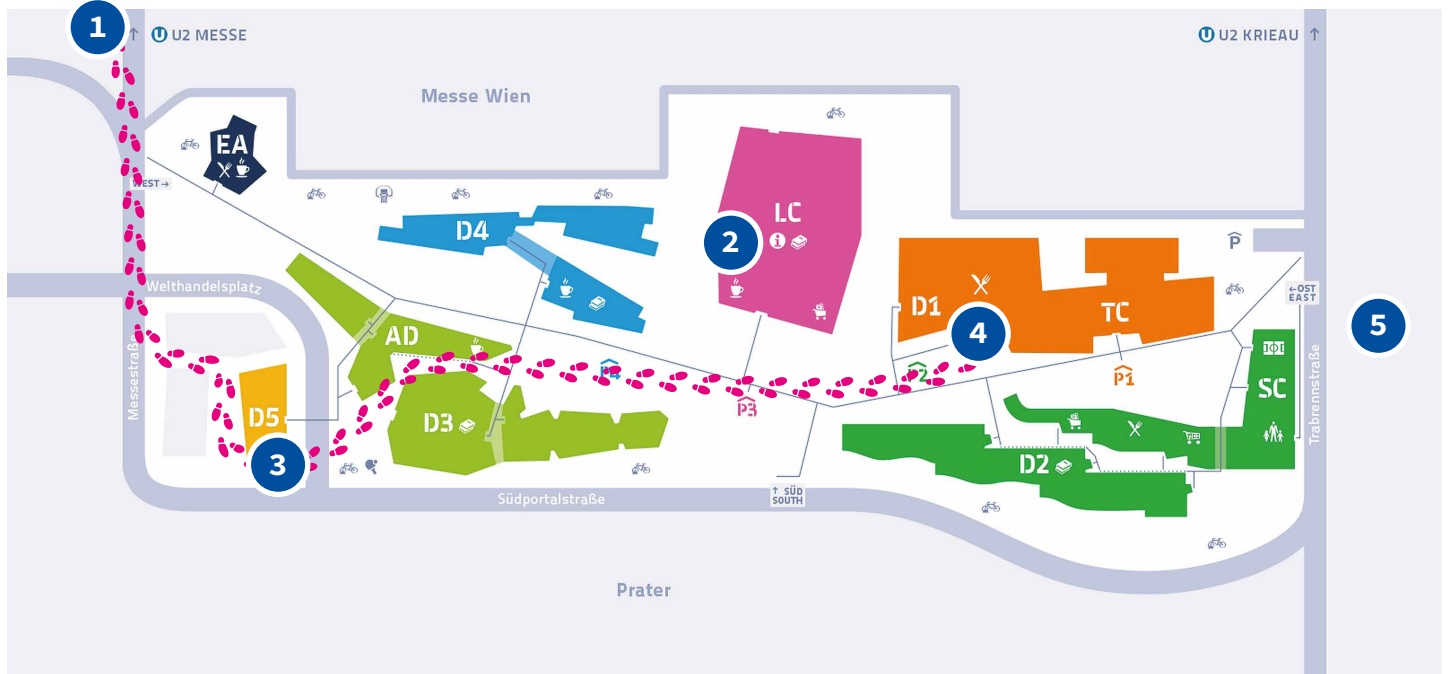

ICDSF Conference

September 13-15, 2022

- 1 U2 Messe Prater
- 2 Building LC / Library Café – [Welcome Reception](#)
- 3 Building D5 – [ICDSF Conference](#)
- 4 Building D1 / Mensa – [Lunch Break](#)
- 5 Glashaus – [Conference Dinner](#)

 Shortcuts between buildings